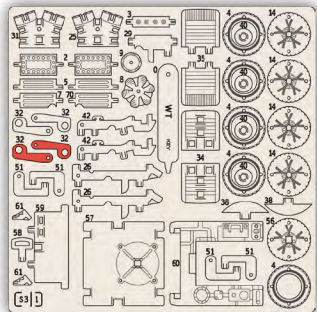

Wood Trick®
A NEW WORLD OF ART

MECHANICAL
3D PUZZLE **CABRIOLET**

[1]

[2]

3

2

3

[22]

3

[23]

36

3

[25]