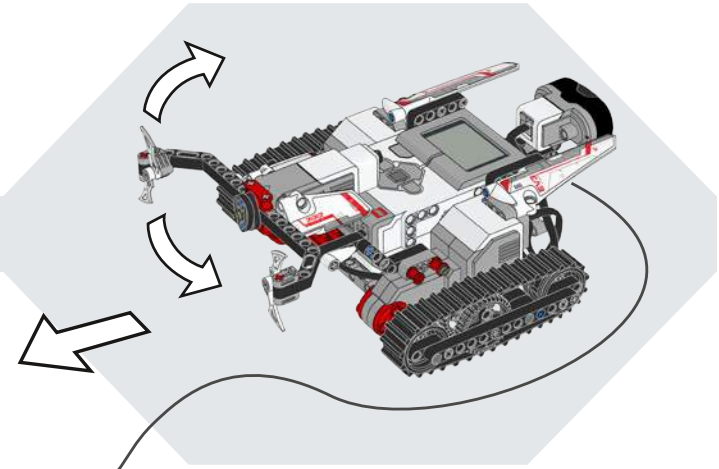

3

4

20

1x 25 cm / 10 in.

21

Download on the App Store
GET IT ON Google play
LEGO® MINDSTORMS® EV3 Programmer
The LEGO Group

MISSION 01

 LEGO.com/mindstorms/software