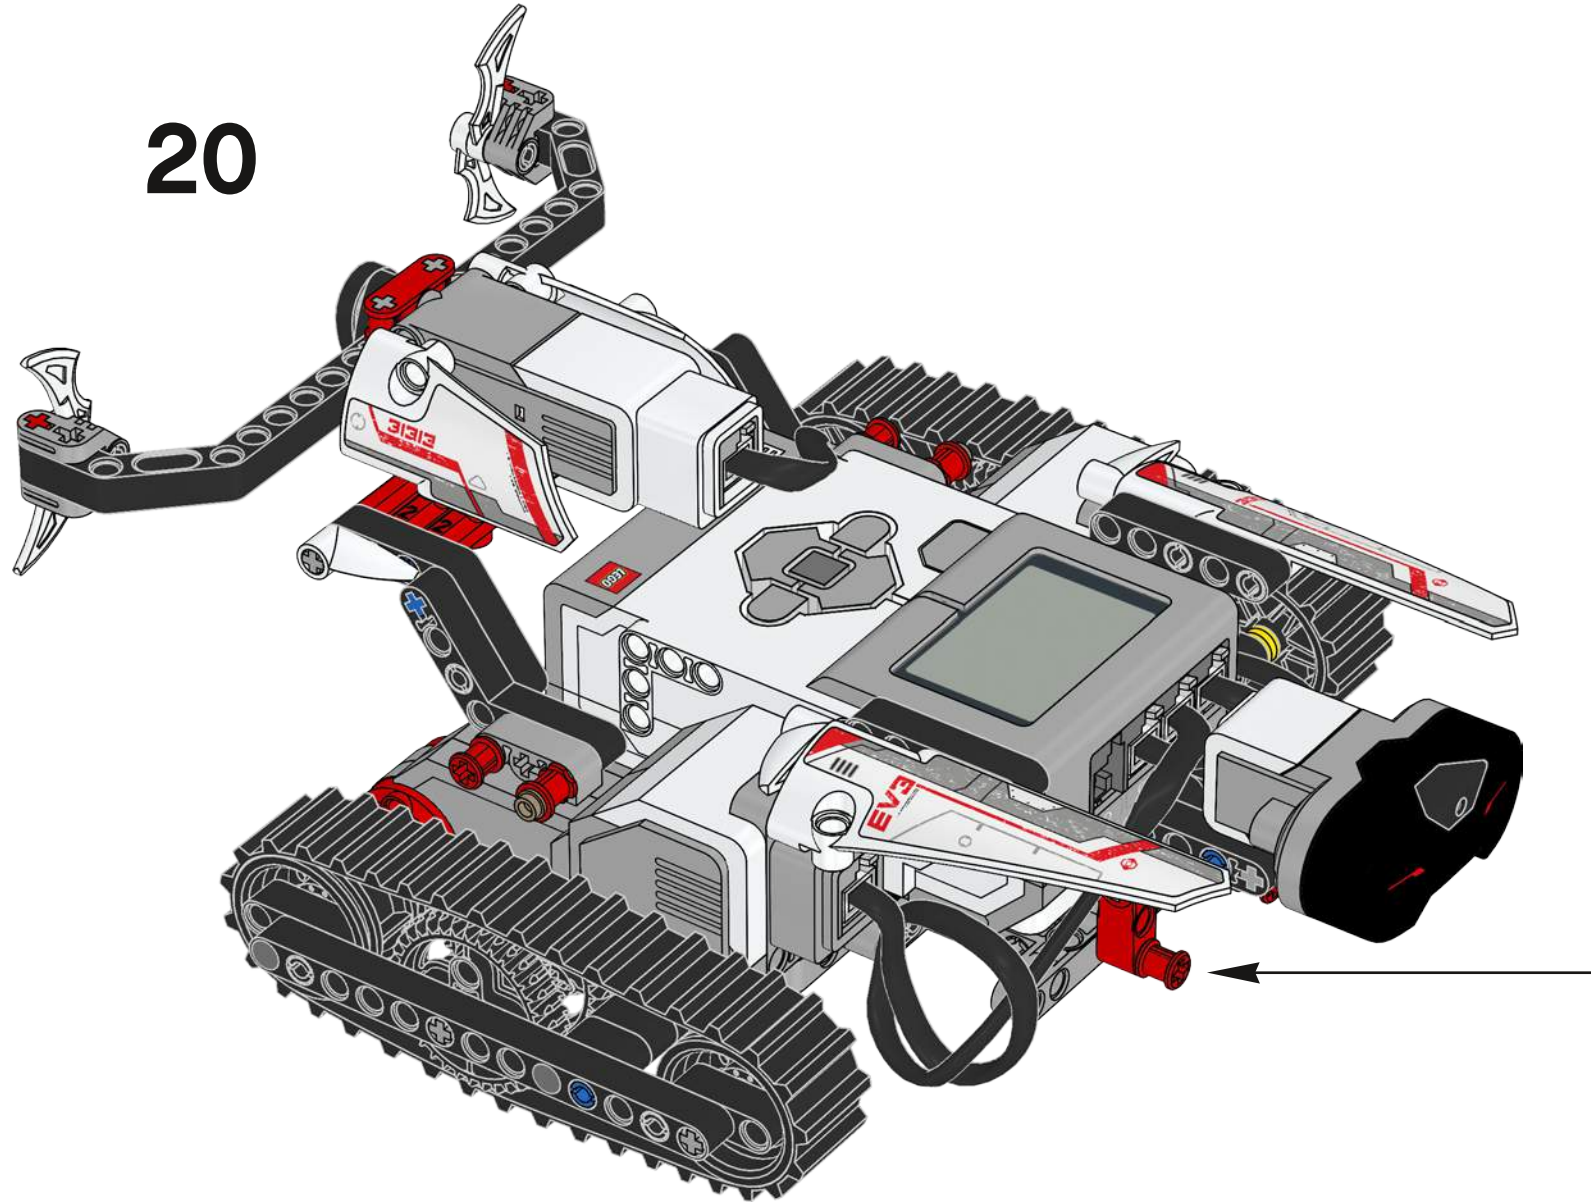

3

4

20

1x 25 cm / 10 in.

21

Download on the App Store
GET IT ON Google play
LEGO® MINDSTORMS® EV3 Programmer
The LEGO Group

MISSION 01

 LEGO.com/mindstorms/software