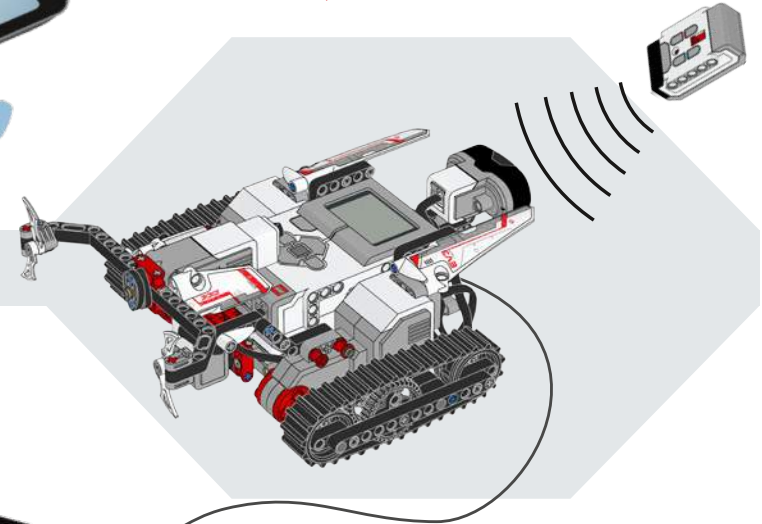

3

AAA
LR03
1.5V

x2

LEGO® MINDSTORMS®
EV3 Programmer
The LEGO Group

MISSION 05

LEGO.com/mindstorms/software