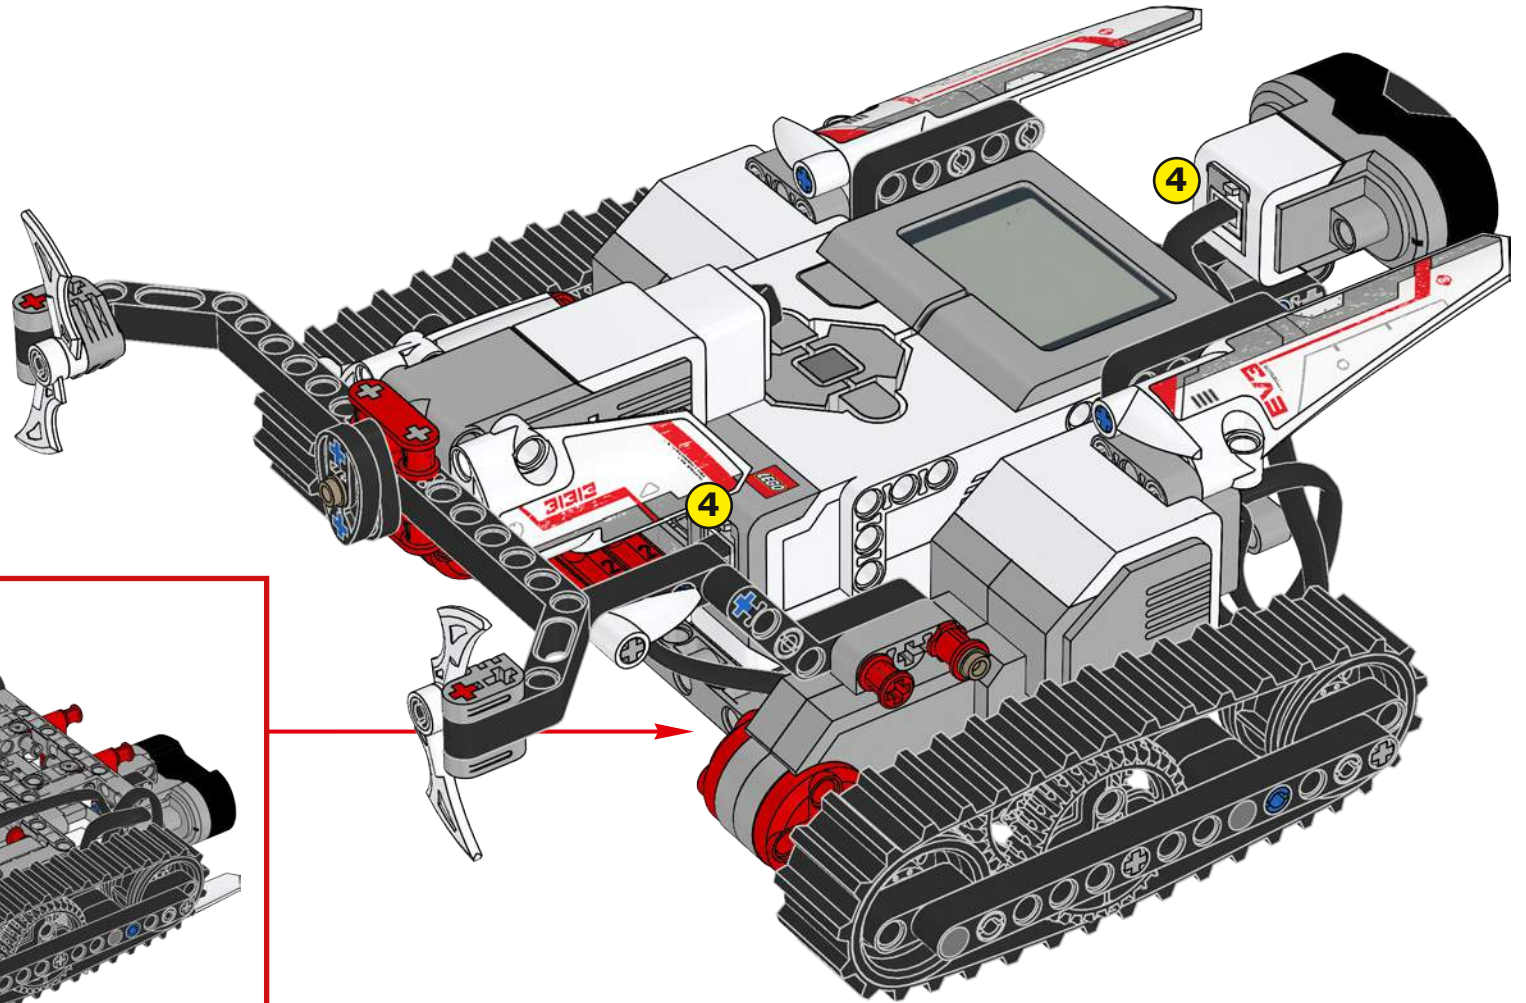

3

4

20

1x 25 cm / 10 in.

21

Download on the App Store
GET IT ON Google play
LEGO® MINDSTORMS® EV3 Programmer
The LEGO Group

MISSION 01

 LEGO.com/mindstorms/software