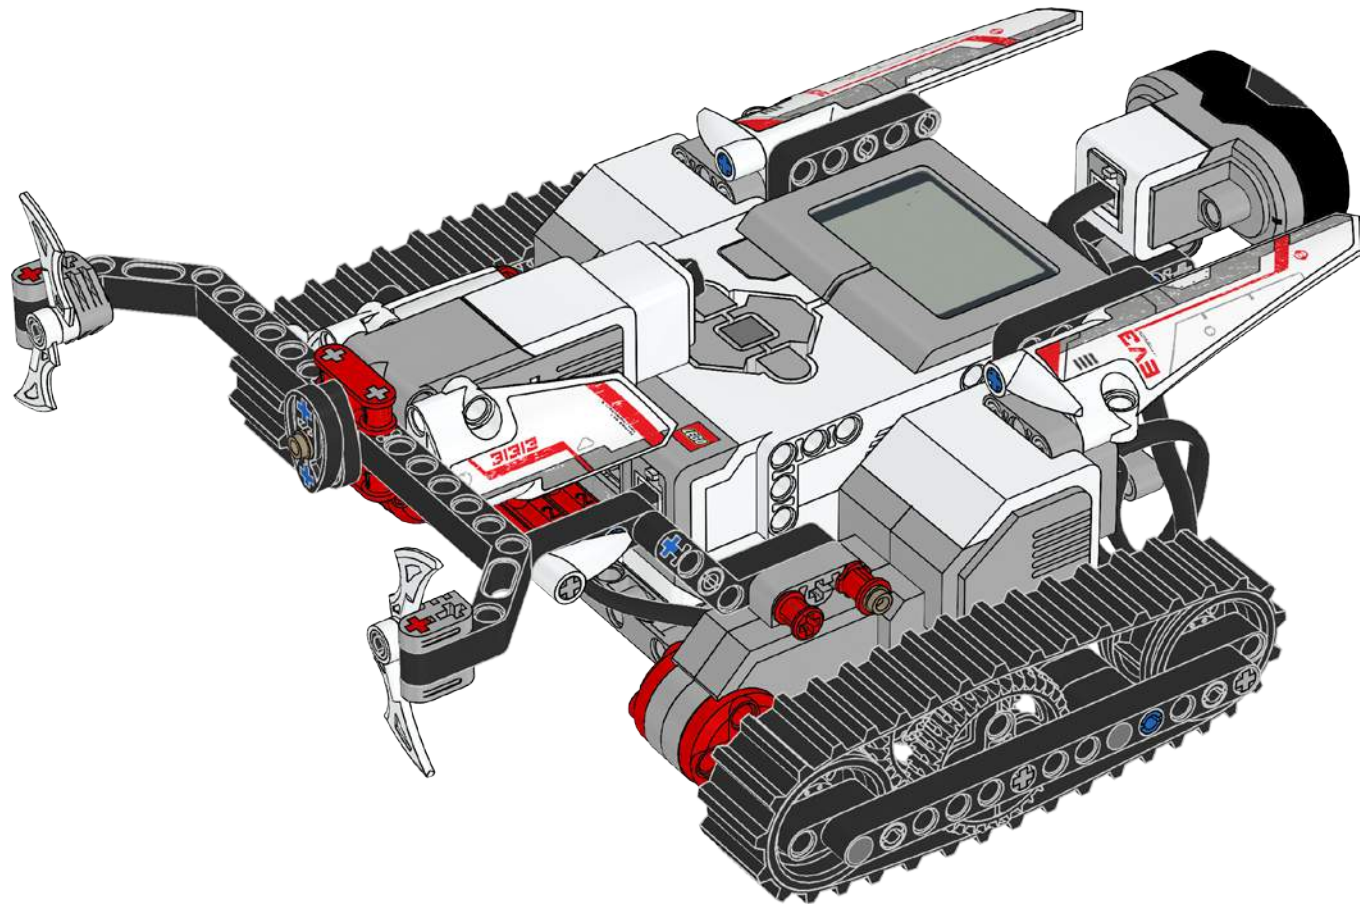

3

4

20

1x 25 cm / 10 in.

21

Download on the App Store
GET IT ON Google play
LEGO® MINDSTORMS® EV3 Programmer
The LEGO Group

MISSION 01

 LEGO.com/mindstorms/software