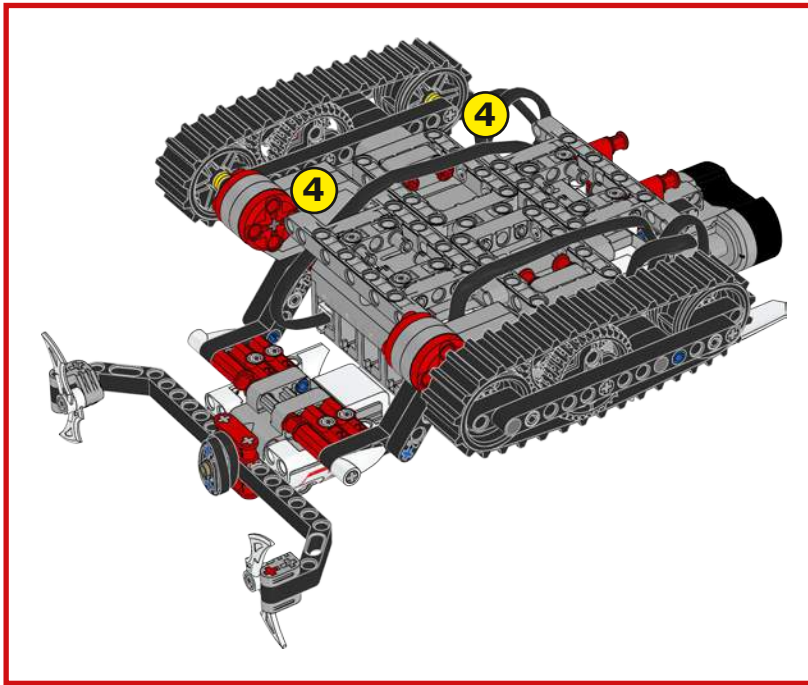

3

4

20

1x 25 cm / 10 in.

21

Download on the App Store
GET IT ON Google play
LEGO® MINDSTORMS® EV3 Programmer
The LEGO Group

MISSION 01

 LEGO.com/mindstorms/software